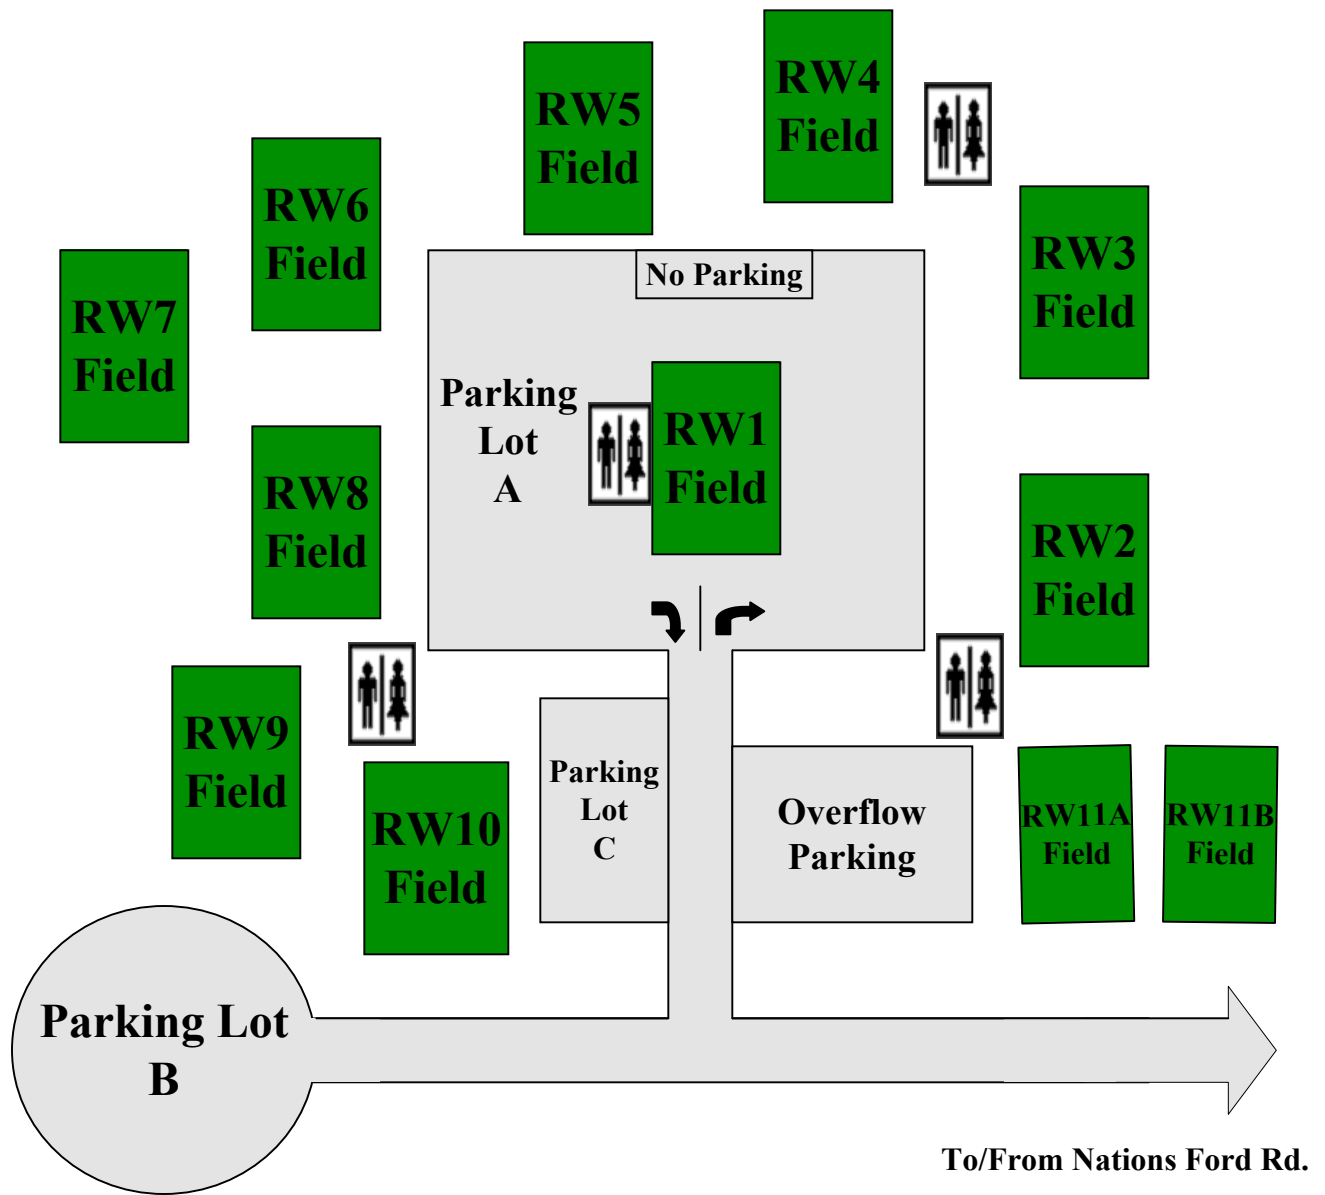

Ramblewood Soccer Complex

10200 Nations Ford Road, Charlotte, North Carolina 28273

Facility Notes

- Park only in designated parking areas. Police will ticket any car not properly parked.
- Please follow directions of traffic personnel.
- Please park in parking lot B for fields 9 & 10.